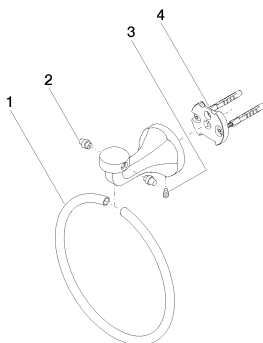

Sink - Madison
Towel ring round - Dark Platinum matte
Article number: 83 200 361-99

Other surface finishes

More custom finish options are available via special production (xTra Service). Please see our finish matrix for availability and pricing or contact a Dornbracht representative.

Spare parts list

Number	Item Number	Designation	Number of units