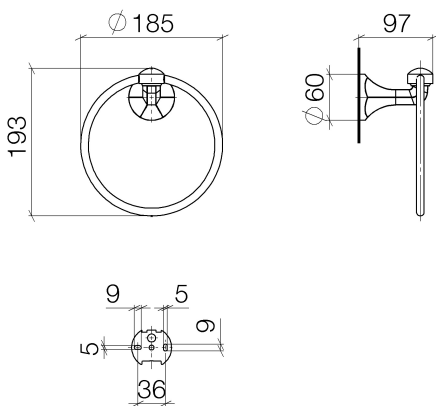

Sink - Madison
Towel ring round - Dark Platinum matte
Article number: 83 200 361-99

- Width 7-1/4"
- Flange diameter 2-3/8"
- 3-7/8" Projection

Dark Platinum matte

Dimensional drawing

All dimensions in mm / inch = mm x 0,0394

Sink - Madison

Towel ring round - Dark Platinum matte

Article number: 83 200 361-99

Sink - Madison
Towel ring round - Dark Platinum matte
Article number: 83 200 361-99

Other surface finishes

polished chrome
83 200 361-00